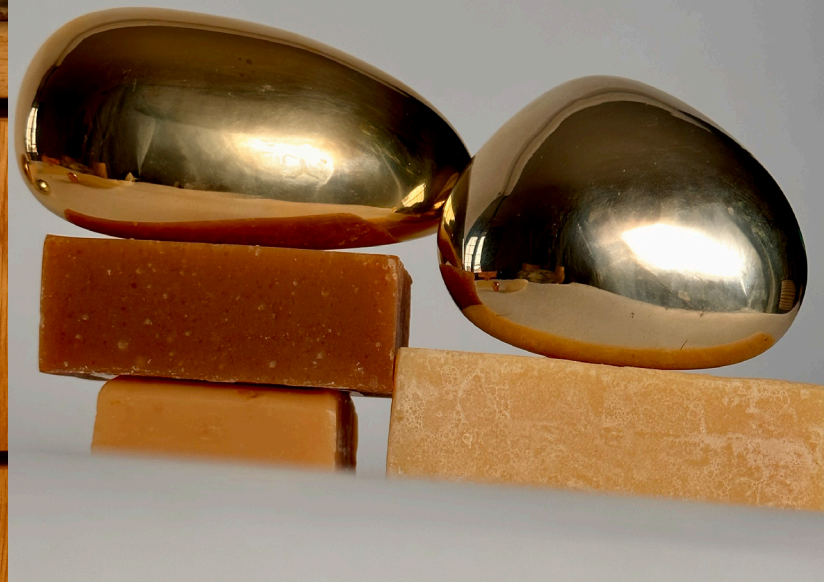

ISLE Knob/Hook Small in Polished Brass \$80 &  
ISLE Knob/Hook Medium in Polished Copper \$125

FOAL Knob/Hook in Polished Copper \$135

CERCLE Knob Half in Gunmetal Black \$48

Goode Eye Knob in Sandblasted White Bronze \$135

FISH Knob/Hook in Polished Brass \$135

MOMI Knob/Hook Short in Polished White Bronze \$150  
& MOMI Knob/Hook Long in Polished Brass \$150

OVAL Knob/Hook in Polished White Bronze  
\$115

FAUNA Towel Bar in Polished Natural Bronze  
\$395