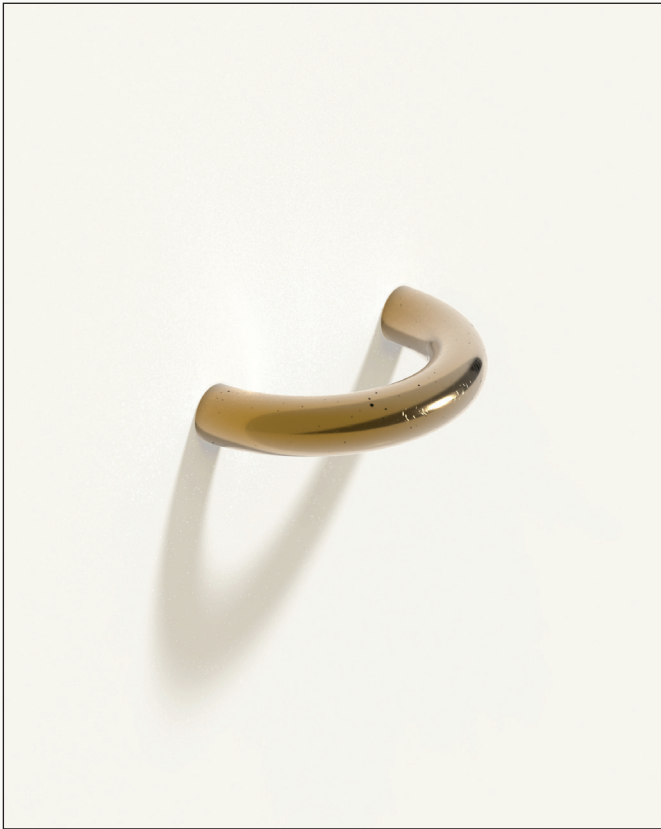

MAHA ALAVI STUDIO

CERCLE PULL THIN

Dimensions
3.0" W x 1.5" D x Ø 0.5"

Finishes

A sly partial semi circle, the CERCLE Pull Thin takes the elementary and makes it extraordinary. Balanced and playful, the CERCLE Pull Thin adds a punchy grace wherever it is installed. Install vertically or horizontally, best used in pairs or multiples for an intentional aesthetic.