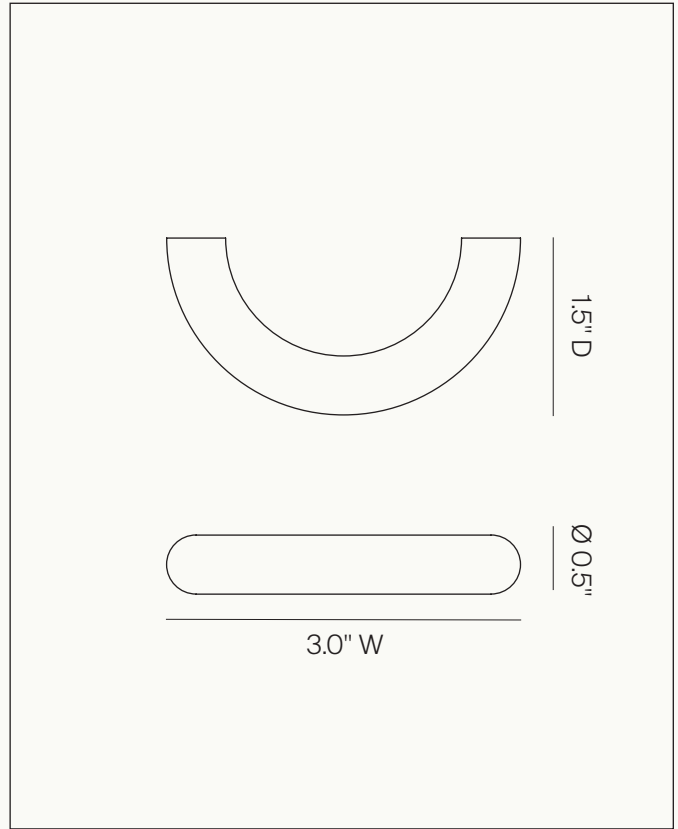

MAHA ALAVI STUDIO

CERCLE PULL THIN

Dimensions
3.0" W x 1.5" D x Ø 0.5"

Finishes

A sly partial semi circle, the CERCLE Pull Thin takes the elementary and makes it extraordinary. Balanced and playful, the CERCLE Pull Thin adds a punchy grace wherever it is installed. Install vertically or horizontally, best used in pairs or multiples for an intentional aesthetic.